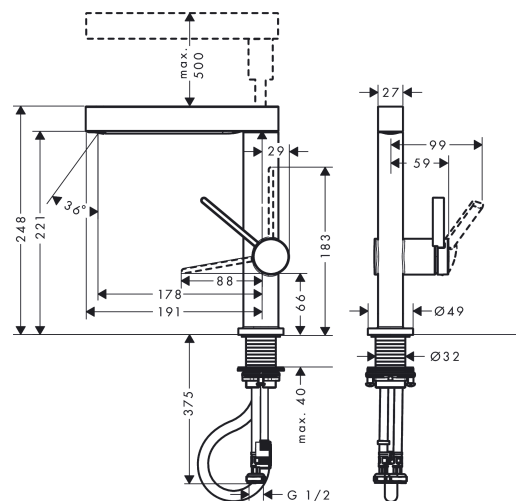

Finoris

Single lever basin mixer 230 with pull-out spray, 2jet without waste set

Surfaces: **Matt Black** Article Number: **76063673**

Description

product features

- ComfortZone 230
- projection: 191 mm
- spout height: 229 mm
- spray type: laminar spray, PowderRain
- spray returns through pressing spray diverter and spray returns automatically through handle closing
- extension length: 50 cm
- spray disc surface: graphite
- ceramic cartridge
- temperature limitation adjustable
- connection type: G ½ connections
- connection dimension: DN15
- non-return valve

Technology

Design awards

reddot winner 2021

Product image

Scale drawing

Flowchart